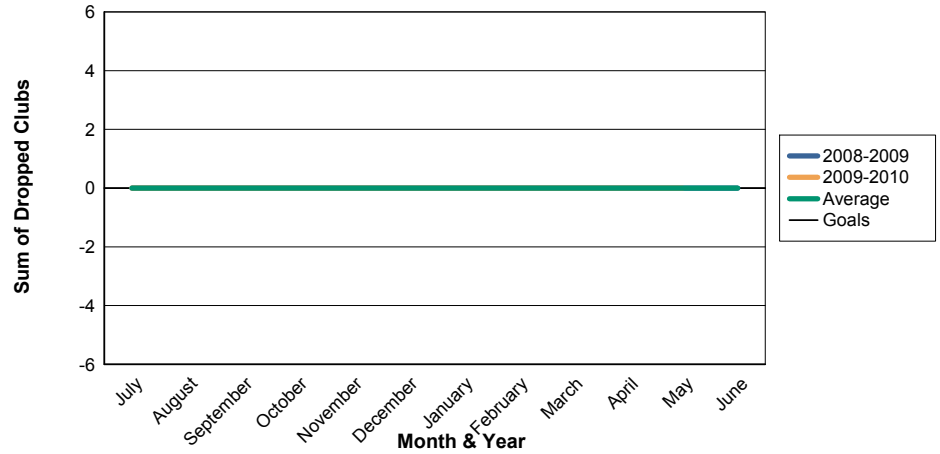

3 Year Comparisons for GMT Constitutional Area 4

By GMT District

As of May 2010

Sum of New Clubs/ Month & Year

For District 129

Sum of Dropped Clubs/ Month & Year

For District 129

Sum of Net Clubs/ Month & Year