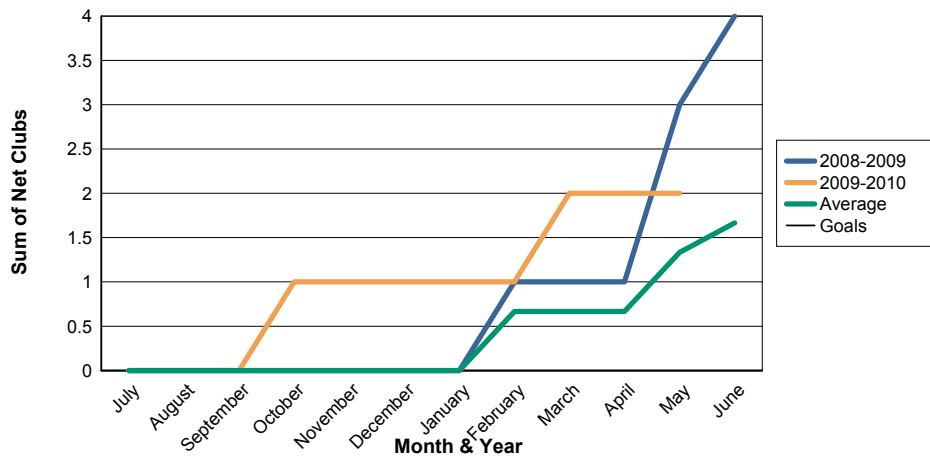

Sum of Net Clubs/ Month & Year

For District 129