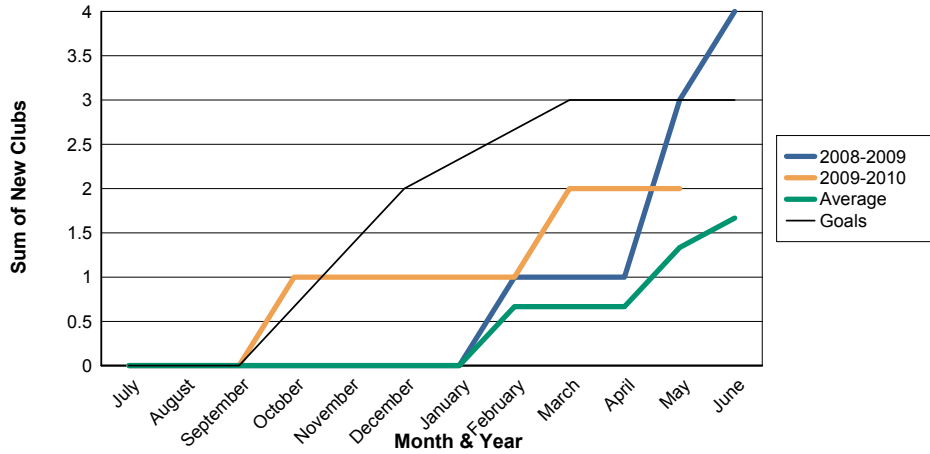

3 Year Comparisons for GMT Constitutional Area 4

By GMT District

As of May 2010

Sum of New Clubs/ Month & Year

For District 129

Sum of Dropped Clubs/ Month & Year

For District 129

Sum of Net Clubs/ Month & Year