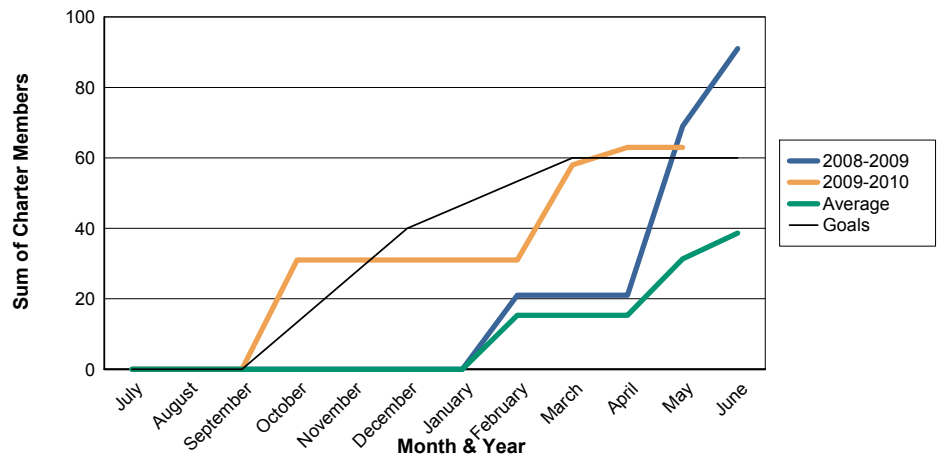

Sum of Charter Members/ Month & Year

For District 129