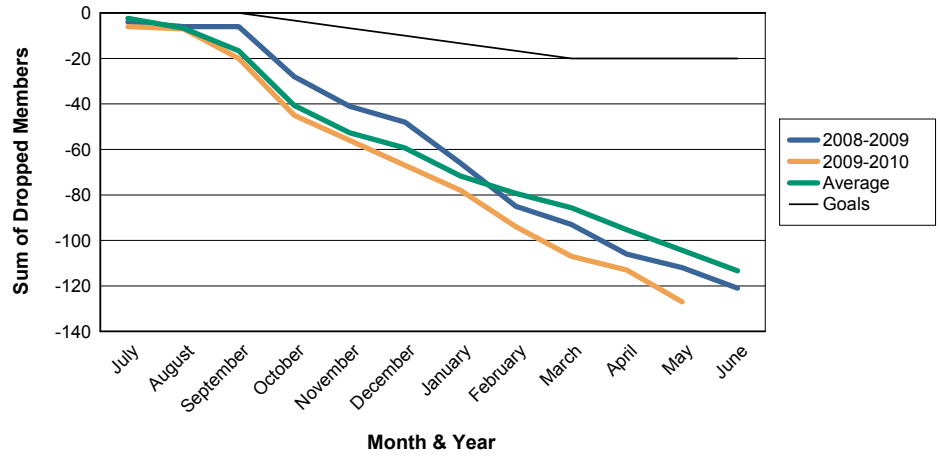

For District 129

Sum of Charter Members/ Month & Year

For District 129

3 Year Comparisons for GMT Constitutional Area 4

By GMT District

As of May 2010

Sum of New Members/ Month & Year

For District 129

Sum of Dropped Members/ Month & Year

For District 129

Sum of Net Members/ Month & Year

For District 129