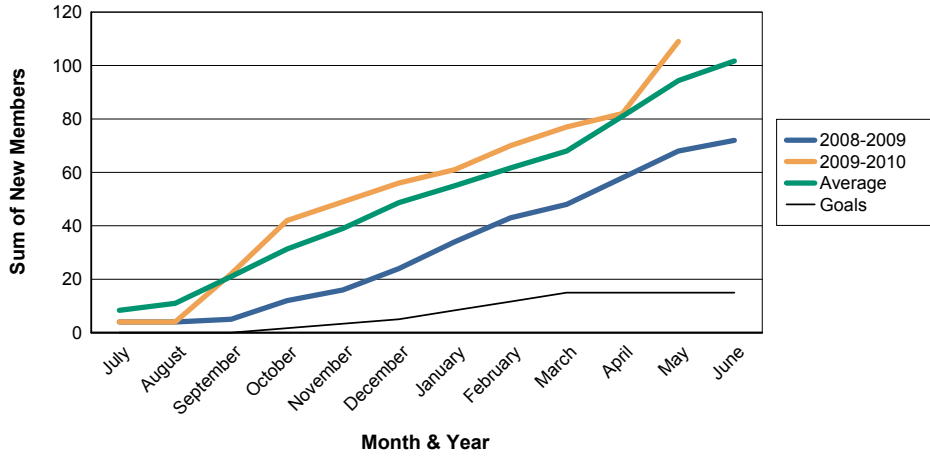

3 Year Comparisons for GMT Constitutional Area 4

By GMT District

As of May 2010

Sum of New Clubs/ Month & Year

For District 129

Sum of Dropped Clubs/ Month & Year

For District 129

Sum of Net Clubs/ Month & Year

For District 129

Sum of Charter Members/ Month & Year

For District 129

3 Year Comparisons for GMT Constitutional Area 4

By GMT District

As of May 2010

Sum of New Members/ Month & Year

For District 129

Sum of Dropped Members/ Month & Year

For District 129

Sum of Net Members/ Month & Year

For District 129